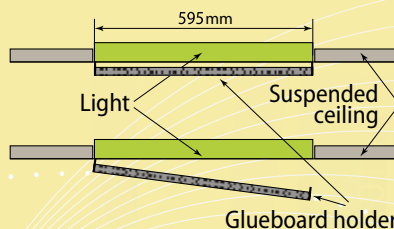

## On-TOP YUTEC™: flying insect control equipment.

It is a well-known fact that insects always fly up to the light. There they get into the **On-TOP YUTEC™** unit, which quietly and immediately kills them with the help of a glueboard.

## Specifications

Model	Body color	Power consumption	Protection (m <sup>2</sup> )		Information		Glueboard
			Op.	Max.	Dimensions (mm) L x W x H	Weight (kg)	
On-TOP YUTEC OT-60	White / Stainless steel	24 Bt	60	180	150 x 595 x 90	1,7	GB-29Y
On-TOP YUTEC OT-120	White / Stainless steel	32 Bt	120	360	595 x 595 x 90	4,1	GB-28Y