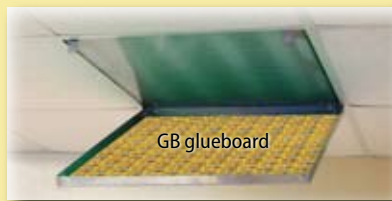

## On-TOP YUTEC™: flying insect control equipment.

It is a well-known fact that insects always fly up to the light. There they get into the **On-TOP YUTEC™** unit, which quietly and immediately kills them with the help of a glueboard.

## Specifications

Model	Body color	Power consumption	Protection (m <sup>2</sup> )		Information		Glueboard
			Op.	Max.	Dimensions (mm) L x W x H	Weight (kg)	
On-TOP YUTEC OT-60	White / Stainless steel	24 Bt	60	180	150 x 595 x 90	1,7	GB-29Y
On-TOP YUTEC OT-120	White / Stainless steel	32 Bt	120	360	595 x 595 x 90	4,1	GB-28Y